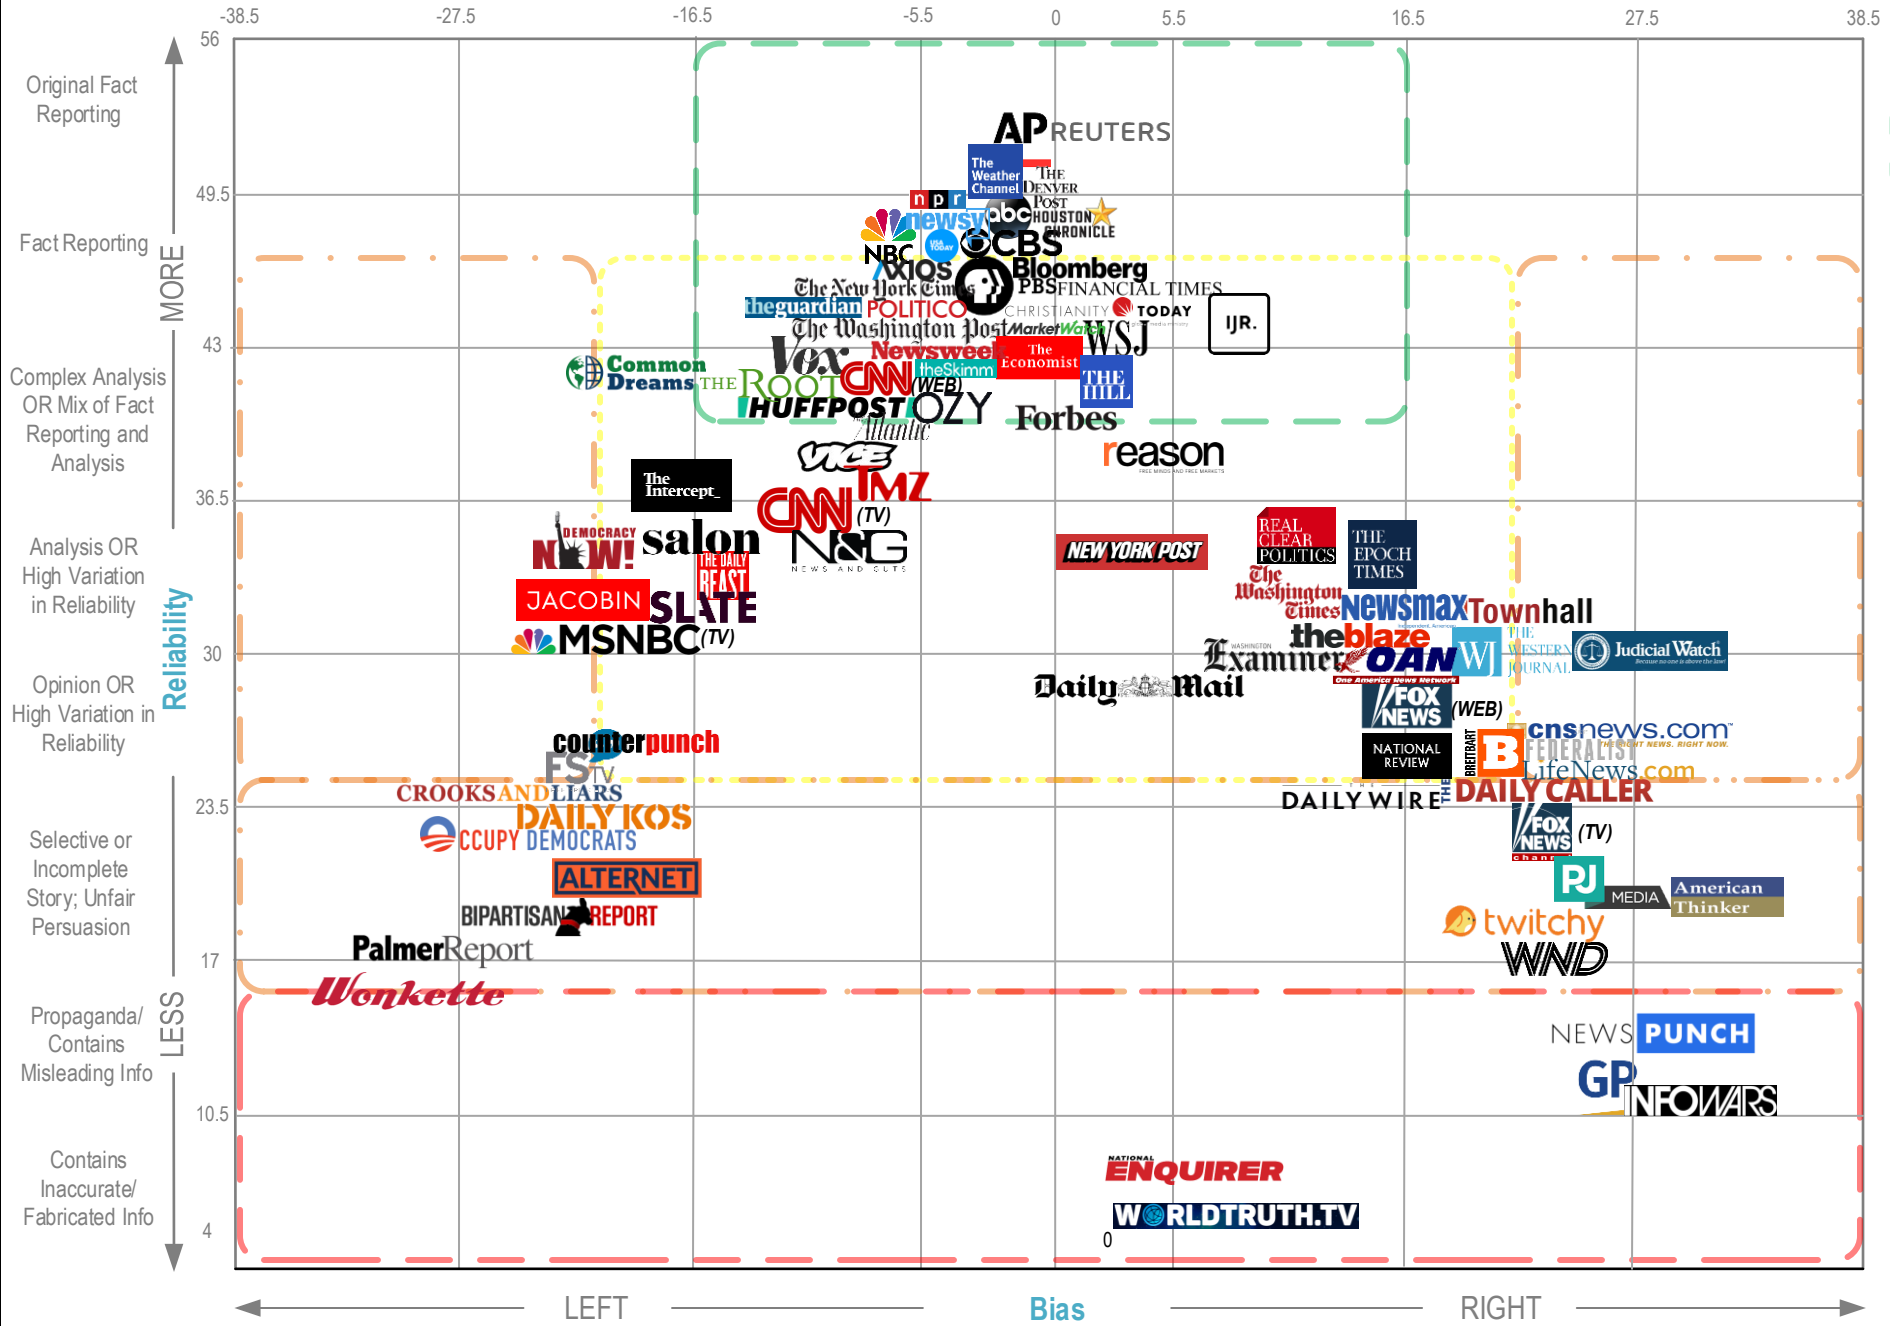

The Media Bias Chart [®]

Version 6.0

ad fontes media

Most Extreme Left Hyper-Partisan Left Skews Left Neutral Skews Right Hyper-Partisan Right Most Extreme Right

(minimal, balanced, or centrist)

Type Key

Most Reliable

Mixed Reliability

Somewhat Unreliable

Unreliable

Articles rated on a scale of 0-64 for reliability and -42 to +42 for bias.

Overall source scores reflect weighted average of article scores and shown on truncated scale.

Some sources moved up to +/-2 units for viewability

For precise scores, article data, and more sources, go to adfontesmedia.com

← LEFT Bias RIGHT →

Licensed Copy