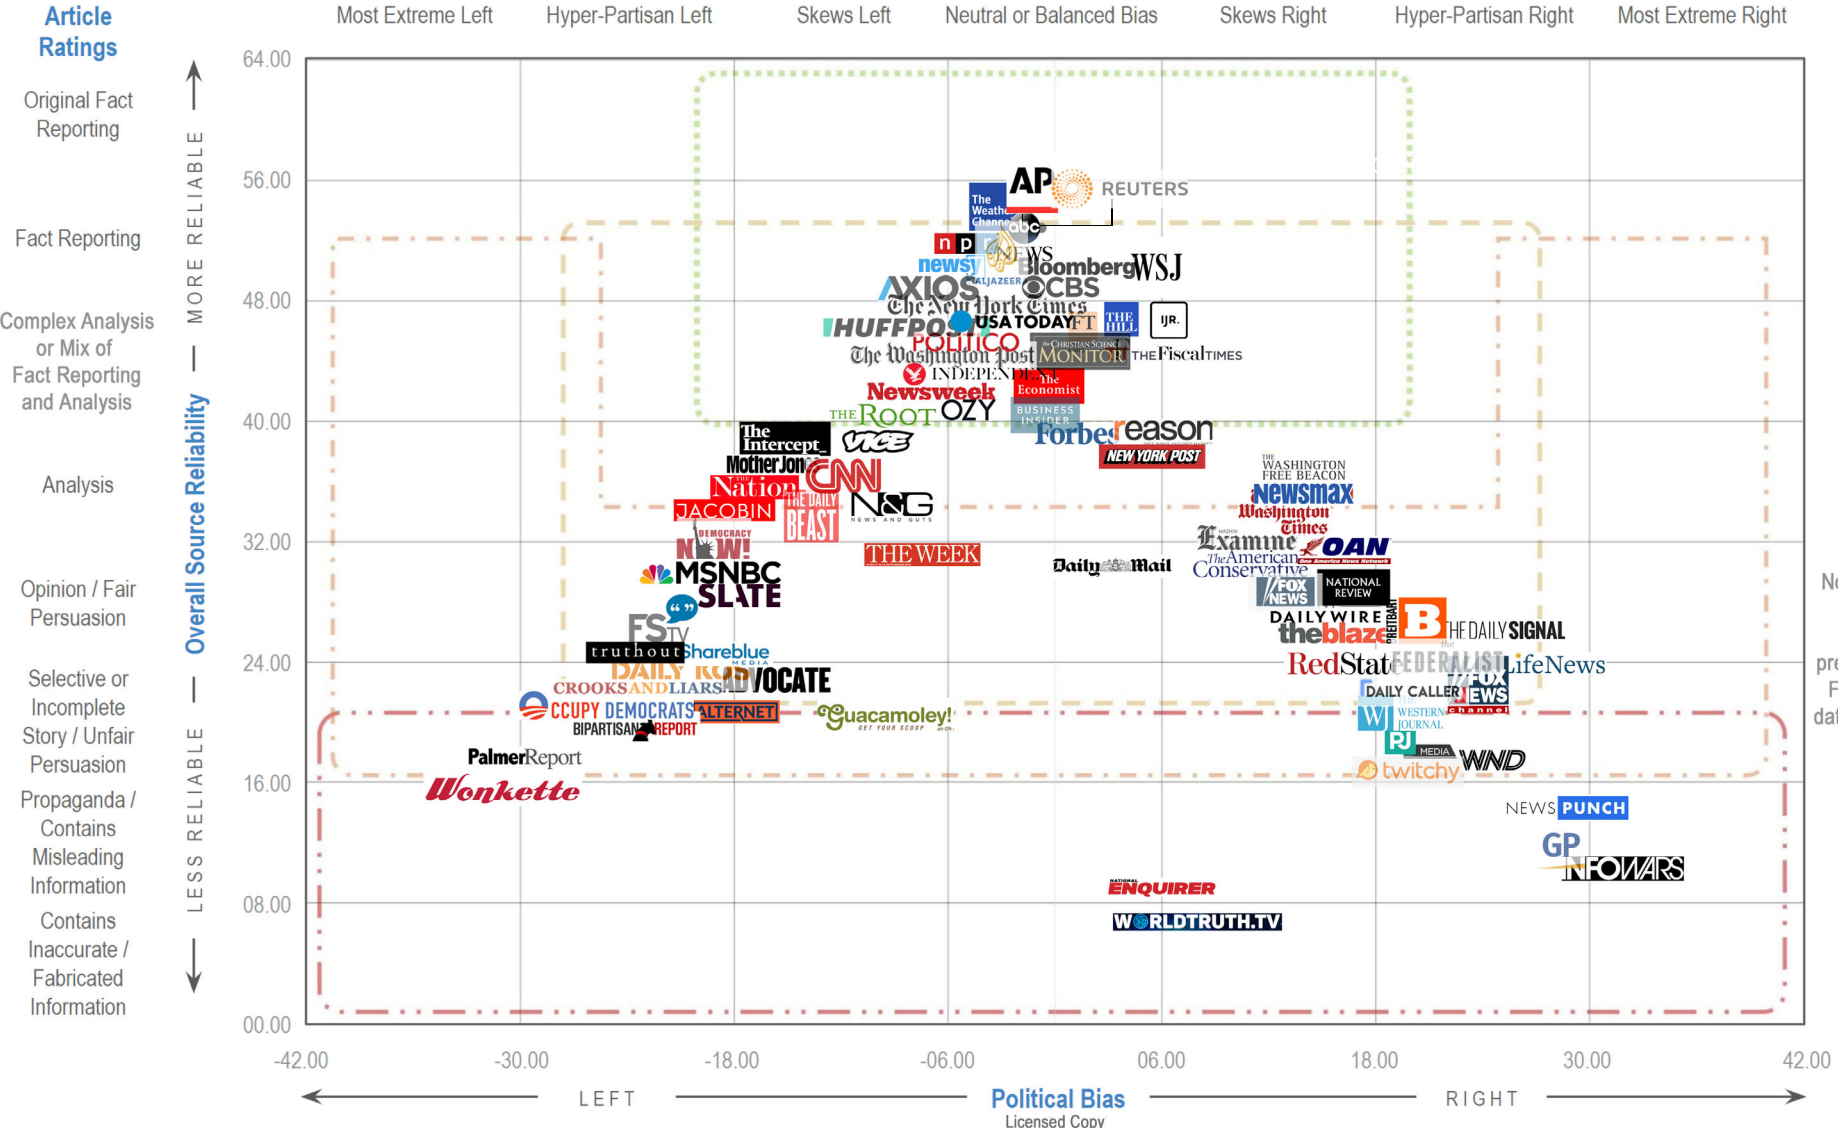

The Media Bias Chart

Version 5.1

Type Key

- Most Reliable for News
- Reliable for news, but high in analysis / opinion content
- Some reliability issues and / or extremism
- Serious reliability issues and / or extremism

Note: Some sources moved up to +/- 4 scoring units in relation to their precise scores for viewability. For precise scores, article data, and more sources, go to adfontesmedia.com