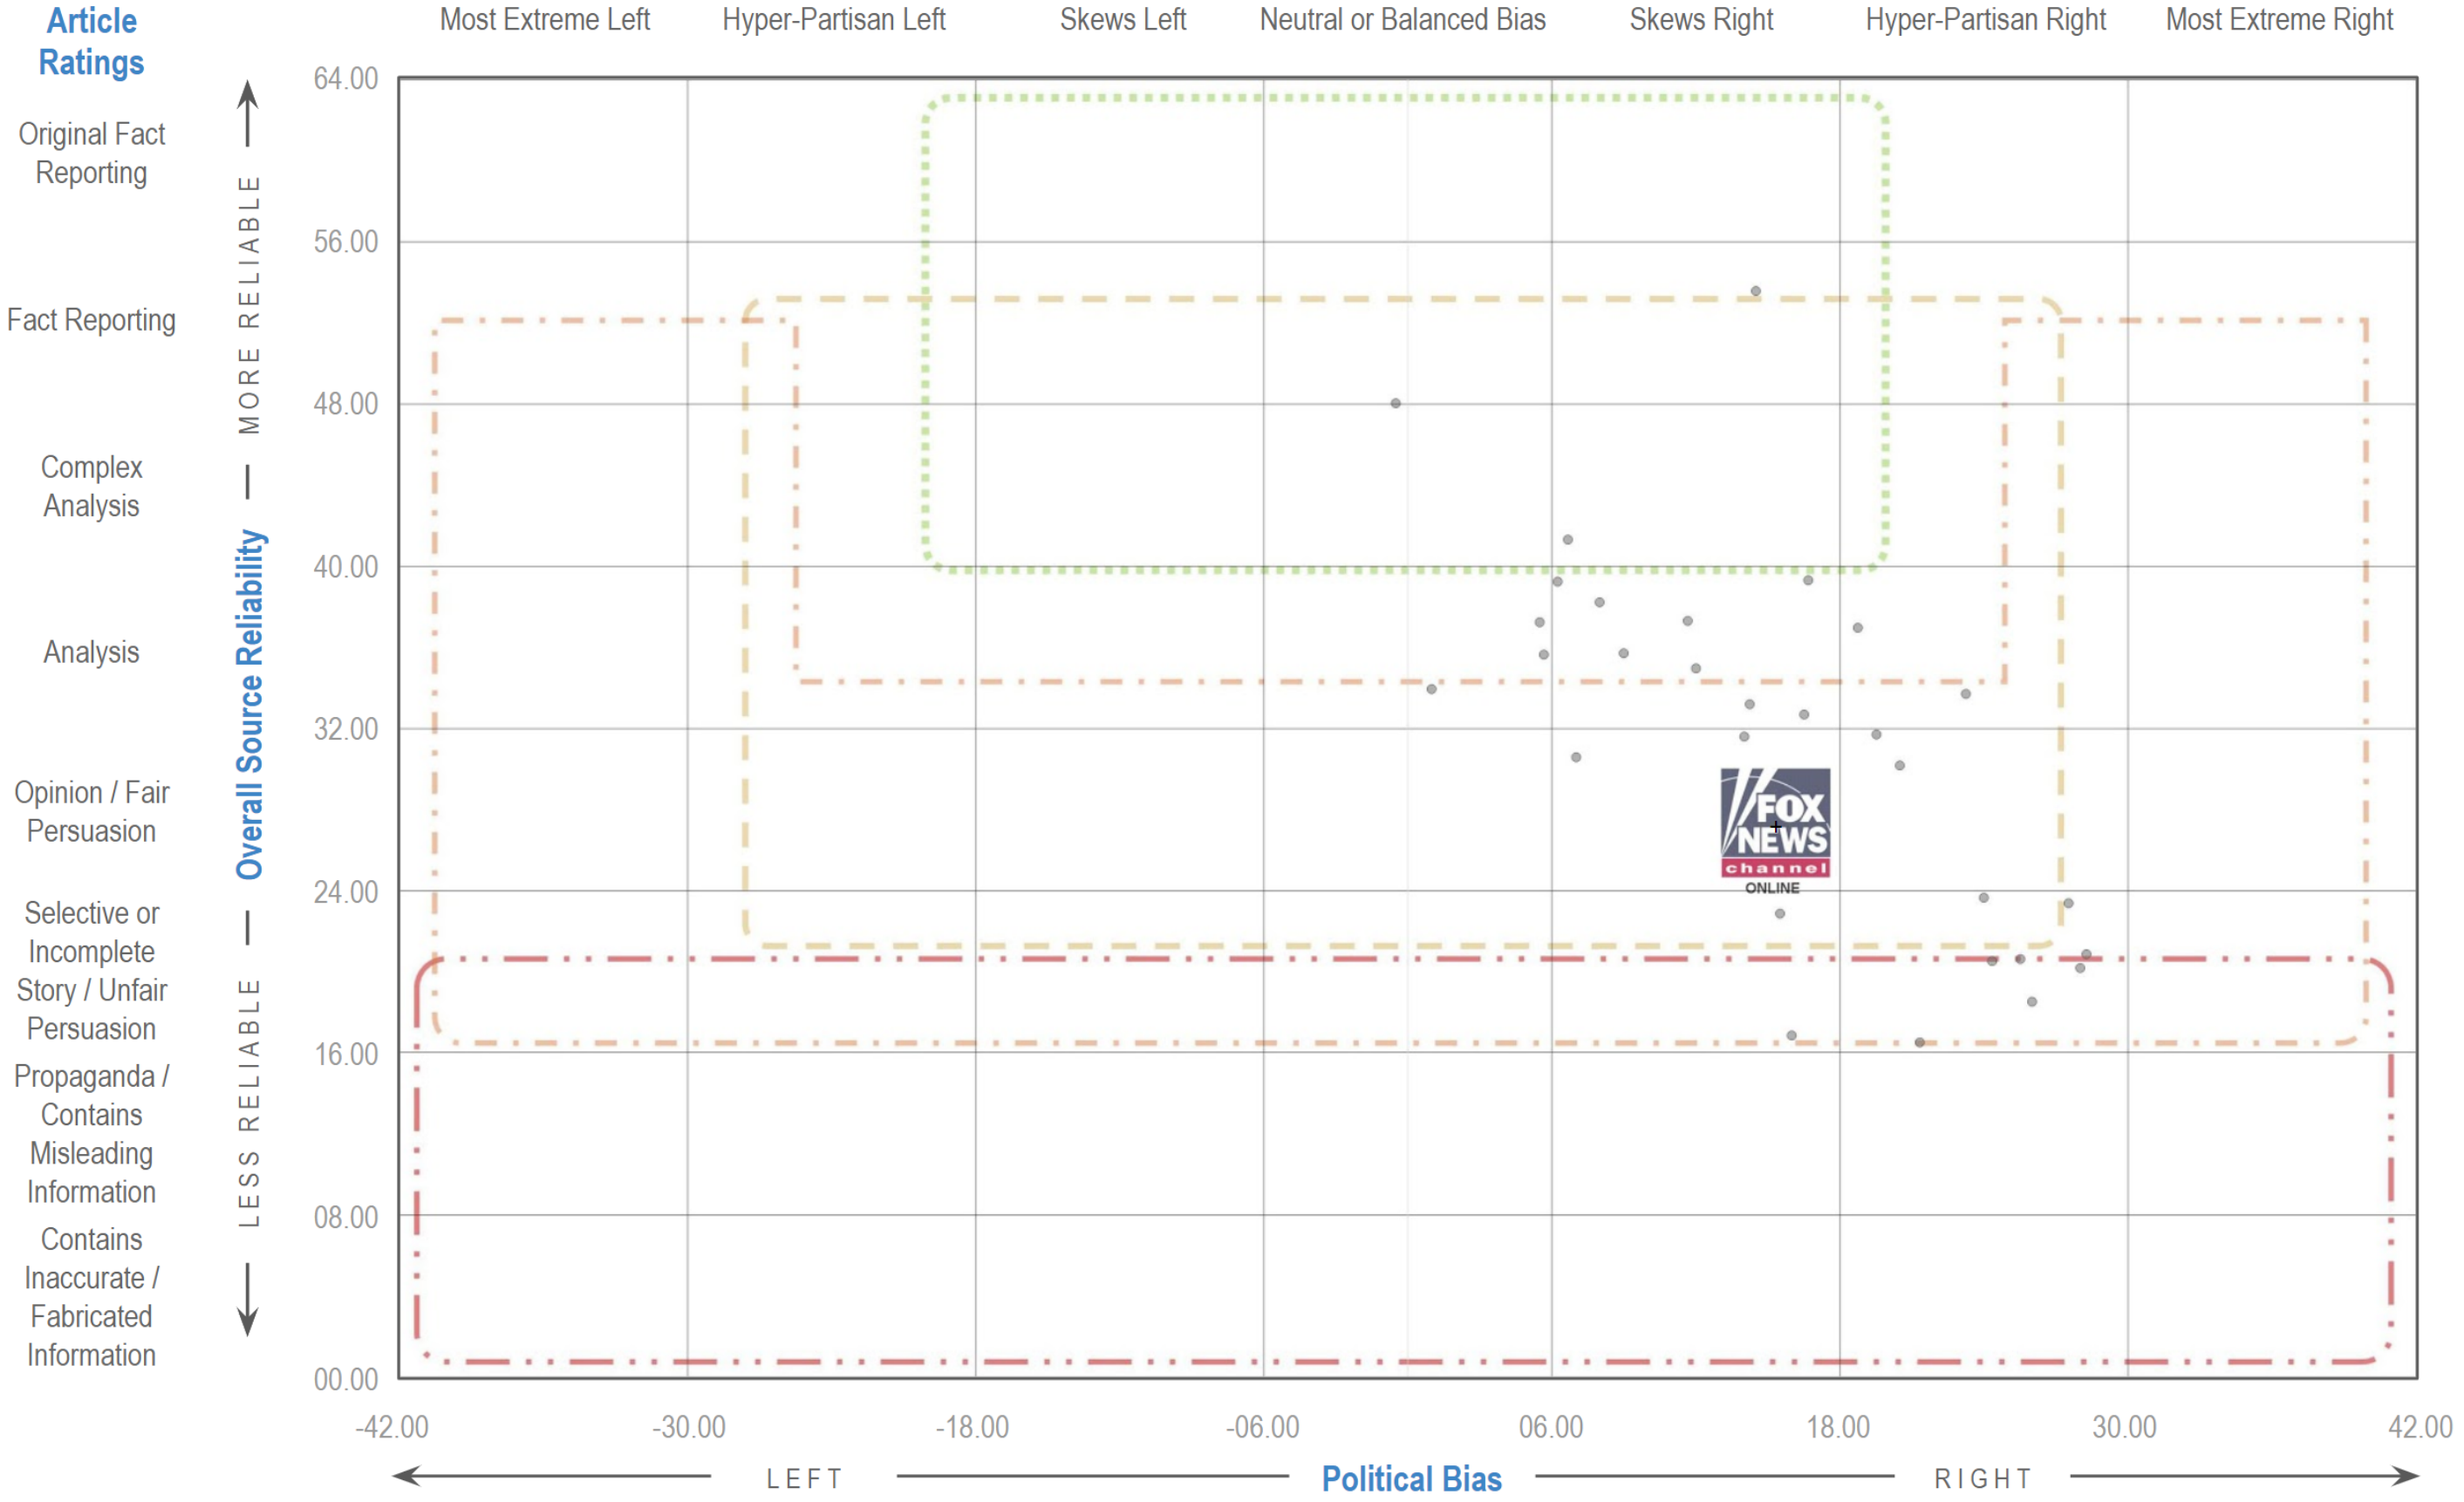

The Media Bias Chart

Version 5.0

Type Key

- Most Reliable for News
- Reliable for news, but high in analysis / opinion content
- Some reliability issues and / or extremism
- Serious reliability issues and / or extremism