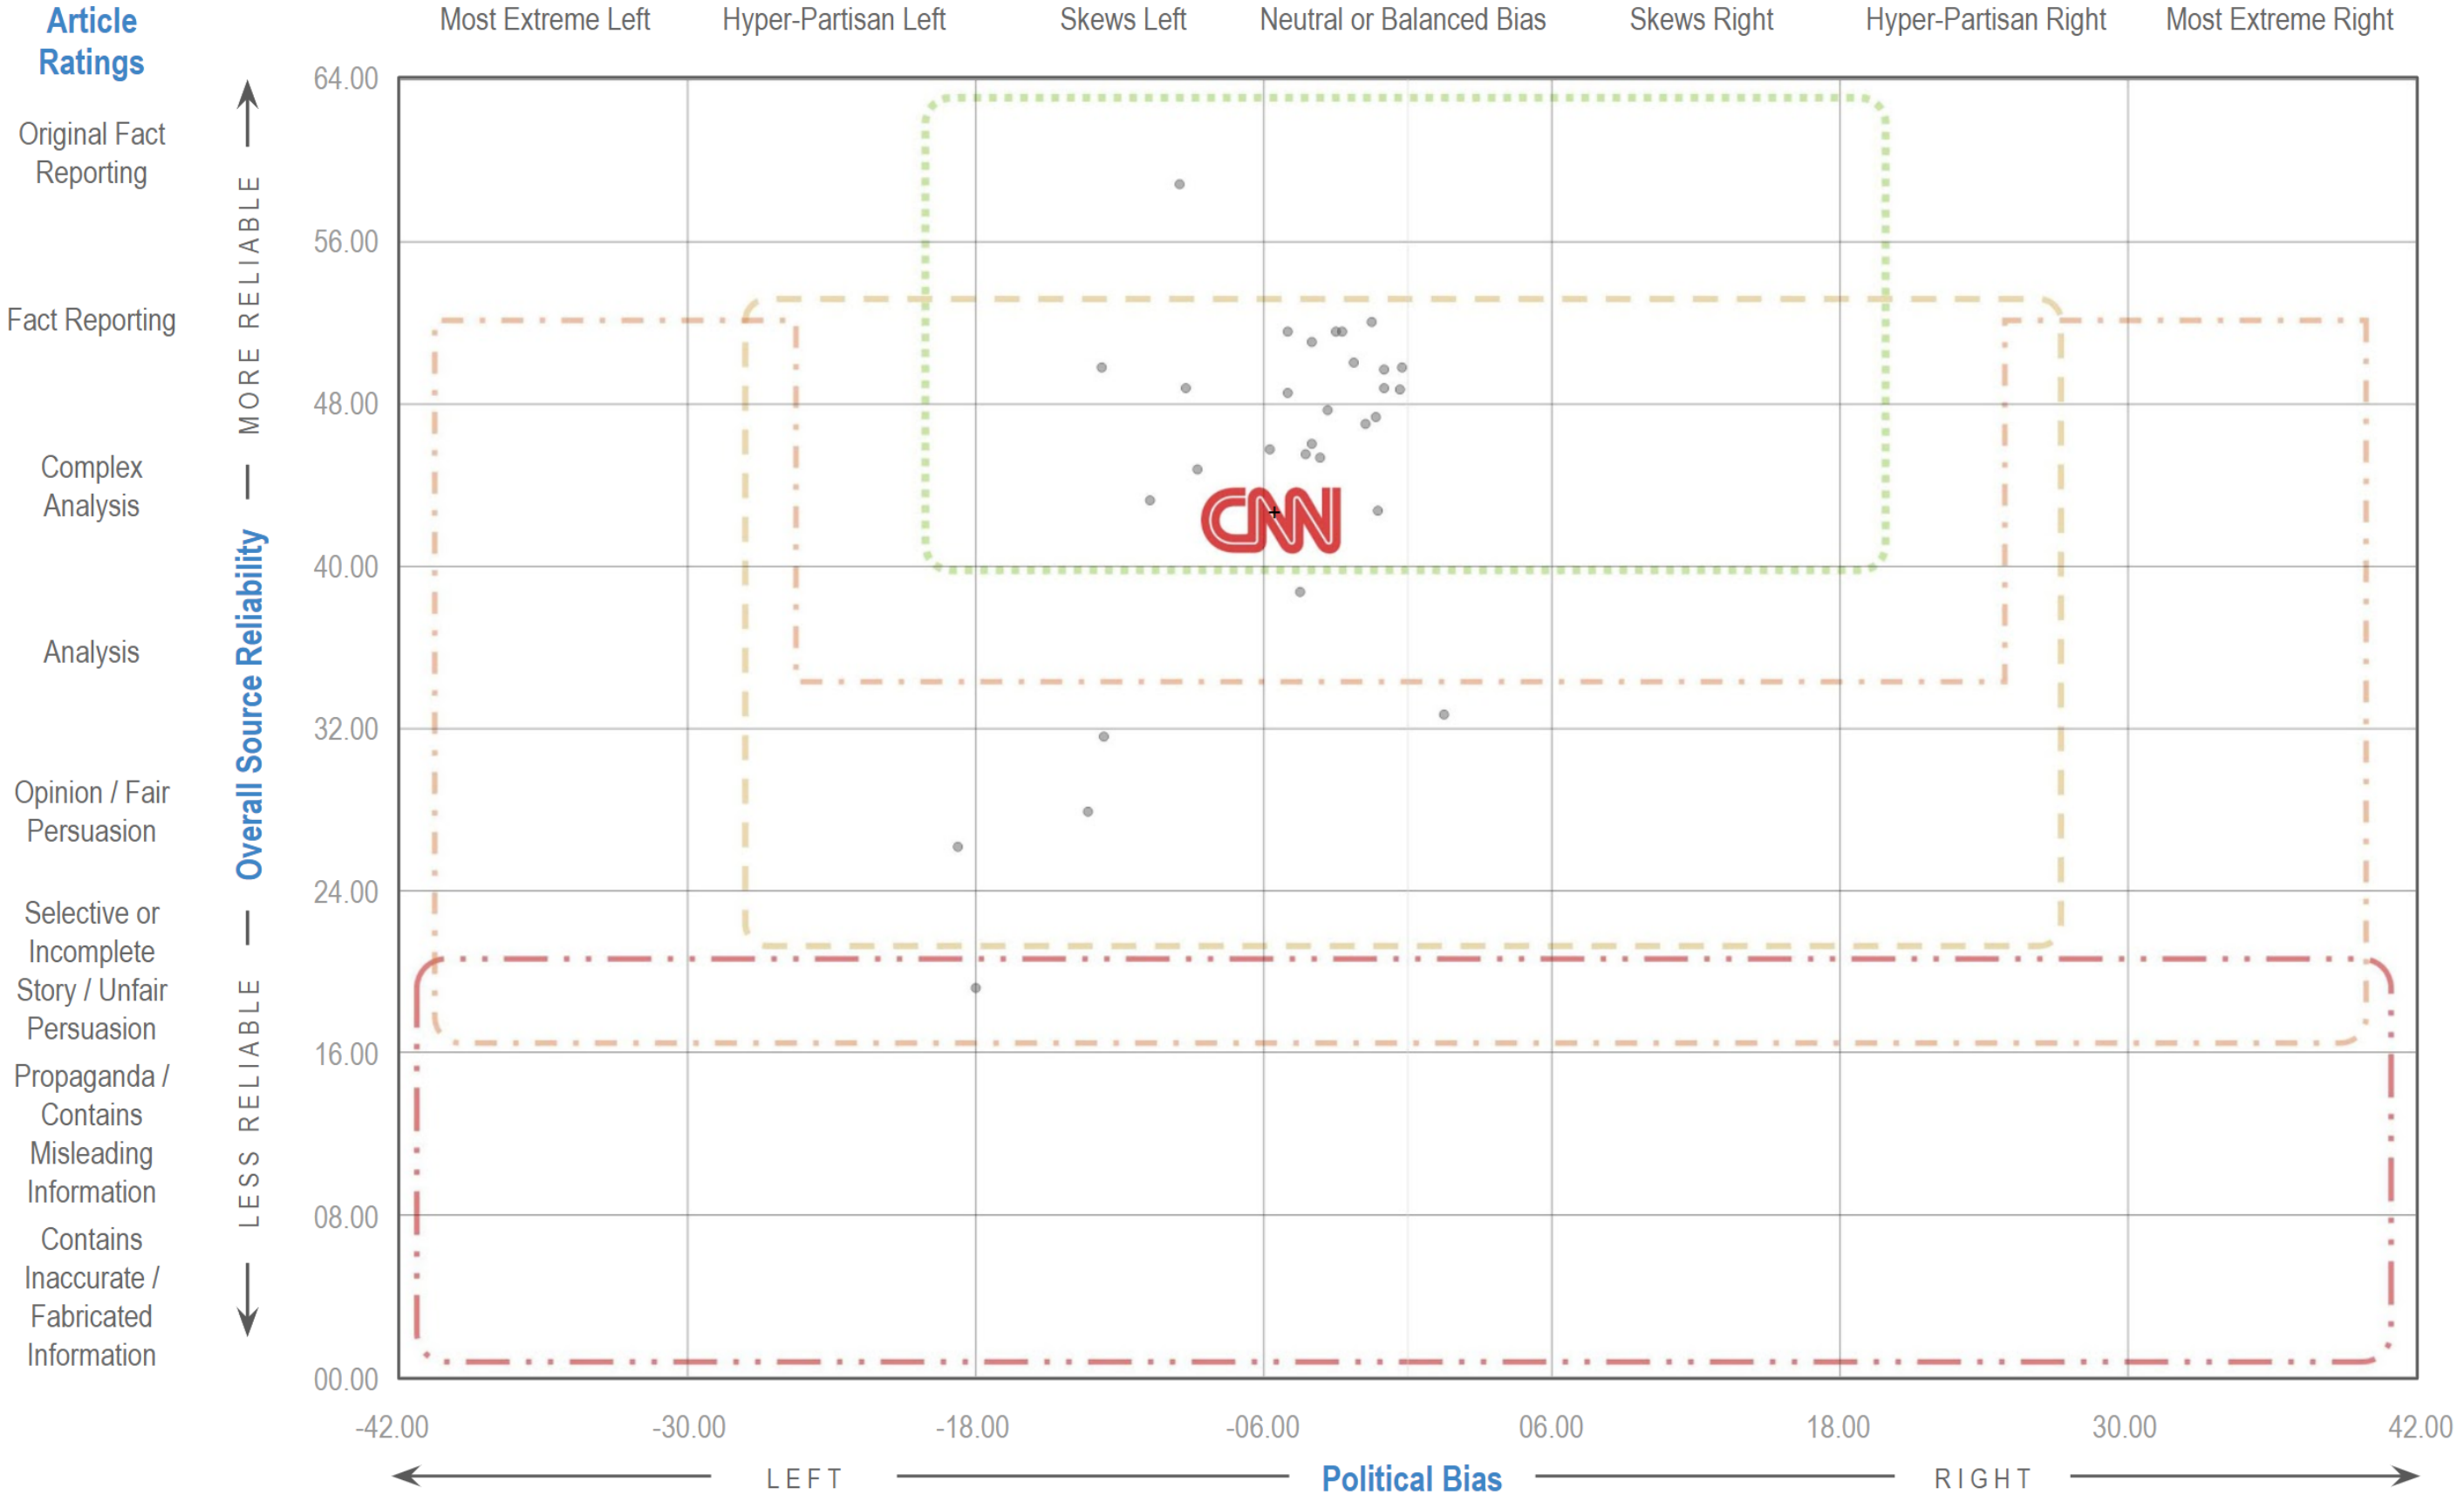

The Media Bias Chart

Version 5.0

Type Key

- Most Reliable for News
- Reliable for news, but high in analysis / opinion content
- Some reliability issues and / or extremism
- Serious reliability issues and / or extremism